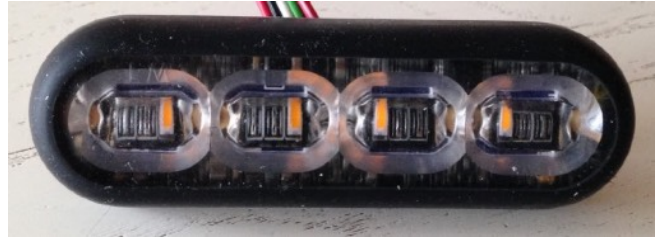

mPOWER LED Blitzer

mpower
REDEFINE SAFETY

Fascia 4"

mpower
REDEFINE SAFETY

Fascia 3"

mpower® Fascia is the first extremely compact, perimeter lighting on the market. Fascia's next generation design and mounting options allows the light to be integrated nearly anywhere on the vehicle. Certification: EMC R10.05, ECE - R65 Class 2 (Amber, Blue, Red)

INPUT VOLTAGE RANGE

9-32 Vdc

CURRENT DRAW

< 1.0 Amps @ 12.8Vdc, < 0.5 Amps @ 25.6Vdc

DIMENSIONS Fascia 3 / Fascia 4

Quick: L 7.72 cm x H 2.3 cm x D 1.2 cm / L 10.3 cm x H 2.3 cm x D 1.2 cm (from mounting surface)

Stud: L 7.72 cm x H 2.3cm x D 1.0 cm / L 10.3 cm x H 2.3 cm x D 1.0 cm (from mounting surface)

Screw: L 8.94 cm x H 2.3cm x D 1.0 cm / L 11.4 cm x H 2.3 cm x D 1.0 cm (from mounting surface)

MOUNTS

Quick Mount, Stud Mount, Screw Mount

- A smaller footprint with maximized candela output
- Greater resistance to gravel pitting, scratching or cracking
- Improved sealing to prevent water from entering light
- Higher UV and thermal stability to prevent lens from yellowing over time