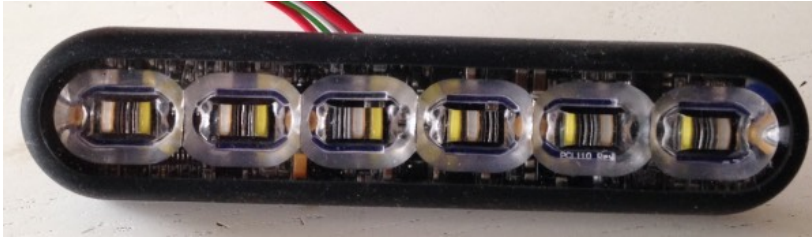

mPOWER LED Blitzer

mpower
REDEFINE SAFETY

Fascia 4"

mpower
REDEFINE SAFETY

Fascia 3"

mpower® Fascia is the first extremely compact, perimeter lighting on the market. Fascia's next generation design and mounting options allows the light to be integrated nearly anywhere on the vehicle. Certification: EMC R10.05, ECE - R65 Class 2 (Amber, Blue, Red)

INPUT VOLTAGE RANGE

9-32 Vdc

CURRENT DRAW

< 1.0 Amps @ 12.8Vdc, < 0.5 Amps @ 25.6Vdc

DIMENSIONS Fascia 3 / Fascia 4

Quick: L 7.72 cm x H 2.3 cm x D 1.2 cm / L 10.3 cm x H 2.3 cm x D 1.2 cm (from mounting surface)

Stud: L 7.72 cm x H 2.3cm x D 1.0 cm / L 10.3 cm x H 2.3 cm x D 1.0 cm (from mounting surface)

Screw: L 8.94 cm x H 2.3cm x D 1.0 cm / L 11.4 cm x H 2.3 cm x D 1.0 cm (from mounting surface)

MOUNTS

Quick Mount, Stud Mount, Screw Mount

- A smaller footprint with maximized candela output
- Greater resistance to gravel pitting, scratching or cracking
- Improved sealing to prevent water from entering light
- Higher UV and thermal stability to prevent lens from yellowing over time